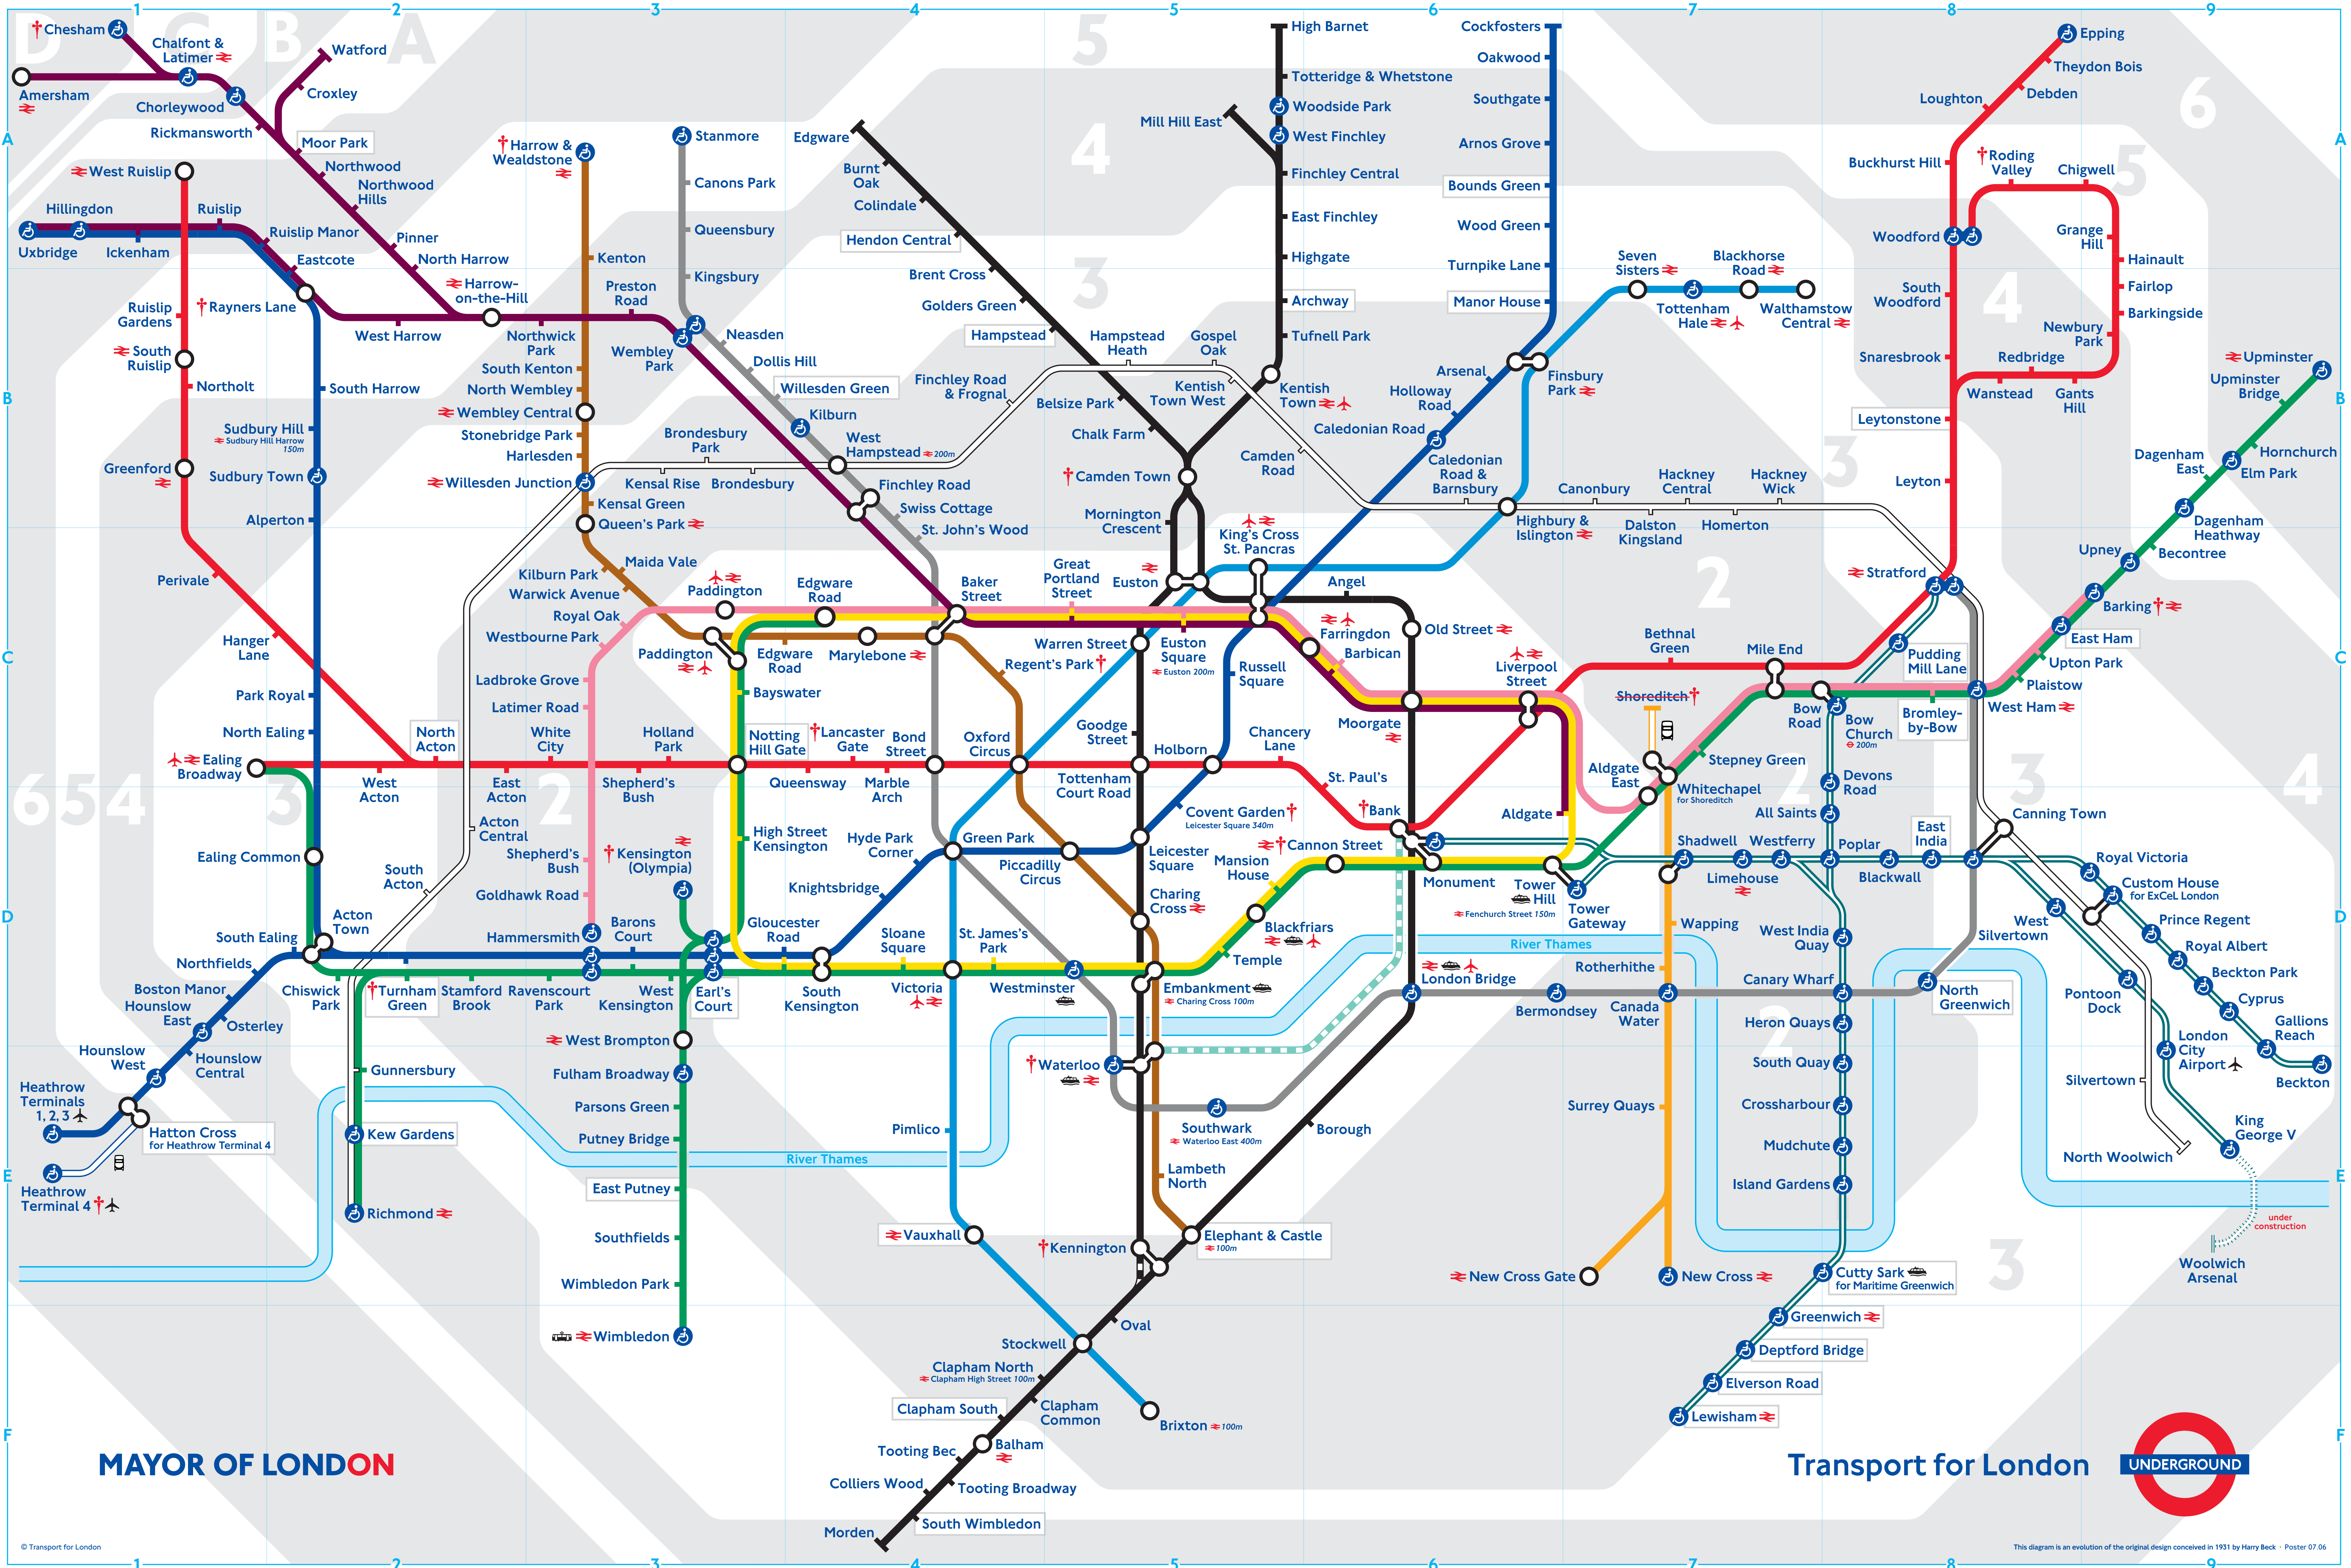

Tube map

Sponsored by

- Bakerloo
- Central
- Circle
- District
- East London
- Hammersmith & City
- Jubilee
- Metropolitan
- Northern
- Piccadilly
- Victoria
- Waterloo & City
  Closed until September 2006
- DLR
- Under construction
- National Rail

1. Interchange stations
   - Step-free exit from the platform to the street
   - Connections with National Rail
   - Check before you travel. See index below
   - Connections with riverboat services
   - Connection with Tramlink
   - Location of Airport
   - Interchange for Airport
   - Replacement bus service
   - Bicycle parking
   - Car parks
   - Toilets on site/nearby
   - Travel Information Centres
2. D Station in Zone D
   C Station in Zone C
   B Station in Zone B
   A Station in Zone A
   6 Station in Zone 6
   5 Station in Zone 5
   4 Station in Zone 4
   3 Station in Zone 3
   2 Station in Zone 2
   1 Station in Zone 1

- 24 hour travel information
  020 7222 1234
- Website
  tfl.gov.uk
- Textphone
  020 7918 3015

Line	Station	Position	Zone	Line	Station	Position	Zone	Line	Station	Position	Zone	Line	Station	Position	Zone	Line	Station	Position	Zone				
Bakerloo	Amersham	150.0	5	Central	Ealing Broadway	52.5	4	District	Chiswick Park	51.5	4	Circle	London Bridge	51.5	2	Metropolitan	Watford	10.0	4	Victoria	Victoria	51.4	1
Central	Chesham	150.0	5	Central	Ealing Common	52.5	4	District	Hounslow Central	51.5	4	Circle	Waterloo	51.5	2	Metropolitan	Uxbridge	10.0	4	Victoria	Greenwich	51.4	2
Central	Chorleywood	150.0	5	Central	Ealing Green	52.5	4	District	Hounslow West	51.5	4	Circle	Elephant & Castle	51.5	2	Metropolitan	Yiewsley	10.0	4	Victoria	North Greenwich	51.4	2
Central	Croxley	150.0	5	Central	Ealing Road	52.5	4	District	North Ealing	51.5	4	Circle	Elephant & Castle	51.5	2	Metropolitan	West Ealing	10.0	4	Victoria	North Greenwich	51.4	2
Central	Edgware	150.0	5	Central	Ealing Station	52.5	4	District	North Acton	51.5	4	Circle	Elephant & Castle	51.5	2	Metropolitan	West Acton	10.0	4	Victoria	North Greenwich	51.4	2
Central	Harrow & Wealdston	150.0	5	Central	Ealing Town	52.5	4	District	South Acton	51.5	4	Circle	Elephant & Castle	51.5	2	Metropolitan	West Acton	10.0	4	Victoria	North Greenwich	51.4	2
Central	Northwood Hills	150.0	5	Central	Ealing Whalley Way	52.5	4	District	Acton Central	51.5	4	Circle	Elephant & Castle	51.5	2	Metropolitan	West Acton	10.0	4	Victoria	North Greenwich	51.4	2
Central	Northwood Hills	150.0	5	Central	Ealing Whalley Way	52.5	4	District	Acton Central	51.5	4	Circle	Elephant & Castle	51.5	2	Metropolitan	West Acton	10.0	4	Victoria	North Greenwich	51.4	2
Central	Northwood Hills	150.0	5	Central	Ealing Whalley Way	52.5	4	District	Acton Central	51.5	4	Circle	Elephant & Castle	51.5	2	Metropolitan	West Acton	10.0	4	Victoria	North Greenwich	51.4	2
Central	Northwood Hills	150.0	5	Central	Ealing Whalley Way	52.5	4	District	Acton Central	51.5	4	Circle	Elephant & Castle	51.5	2	Metropolitan	West Acton	10.0	4	Victoria	North Greenwich	51.4	2
Central	Northwood Hills	150.0	5	Central	Ealing Whalley Way	52.5	4	District	Acton Central	51.5	4	Circle	Elephant & Castle	51.5	2	Metropolitan	West Acton	10.0	4	Victoria	North Greenwich	51.4	2

WHATSOEVER YOU WANT JUST YELL

YELLOW PAGES